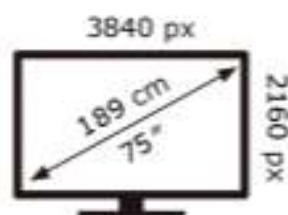

Samsung

UE75U7000HK

129 kWh/1000h

Samsung

UE75U7000HK

129 kWh/1000h

ABCDEF **G**

228 kWh/1000h

2019/2013

ABCDEF **G**

228 kWh/1000h

2019/2013